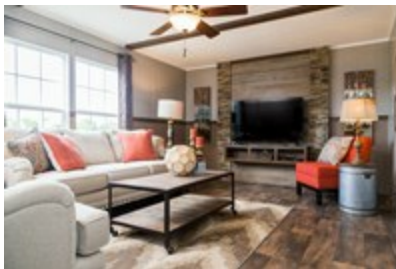

THE TRADITION 2868

THE TRADITION 2868 Model number: 34TRA28684AH17

4 beds • 2 baths • 1904 sq.ft. • 28' width • 68' depth

Our home building facilities invest in continuous product and process improvements. Plans, dimensions, features, materials, specifications and availability are subject to change without notice or obligation. Renderings and floor plans are representative likenesses of our homes and may differ from the actual homes. We invite you to tour a Home Center near you and inspect the highest value in quality housing available or call (662) 526-9200 to speak with a Home Consultant. Copyright 2017, CMH. All rights reserved.