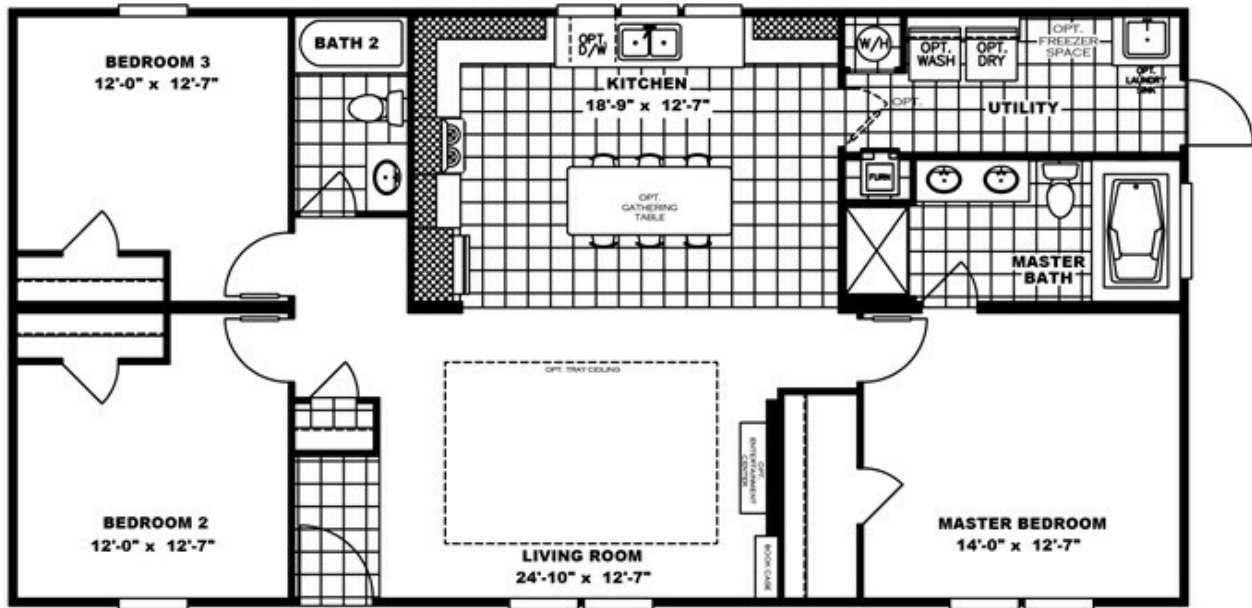

# THE OLIVER

# THE OLIVER

Model number: 34IMT28523CH17

3 beds • 2 baths • 1456 sq.ft. • 28' width • 52' depth

Our home building facilities invest in continuous product and process improvements. Plans, dimensions, features, materials, specifications and availability are subject to change without notice or obligation. Renderings and floor plans are representative likenesses of our homes and may differ from the actual homes. We invite you to tour a Home Center near you and inspect the highest value in quality housing available or call (662) 526-9200 to speak with a Home Consultant. Copyright 2017, CMH. All rights reserved.